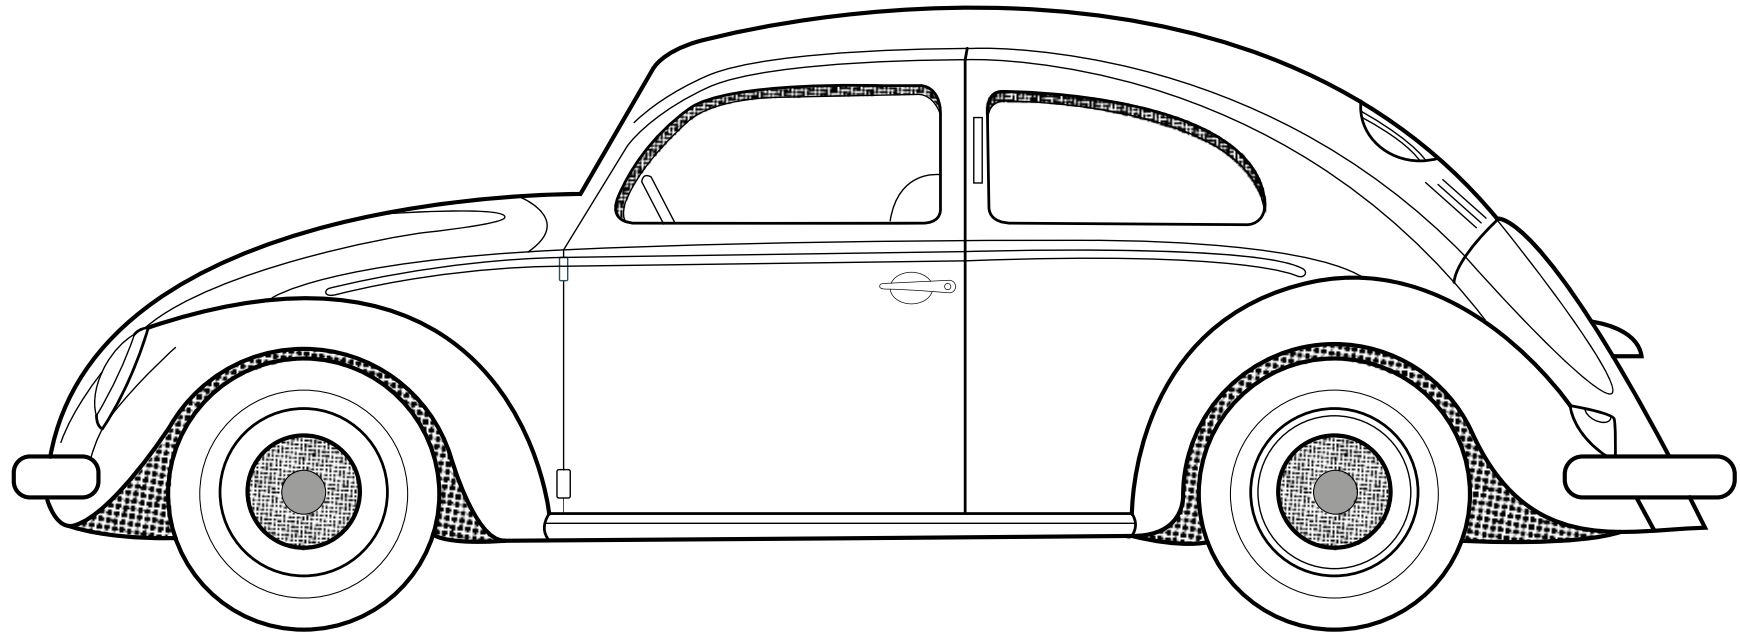

VW Beetle

Colour Me In

Just
Kampers
.com