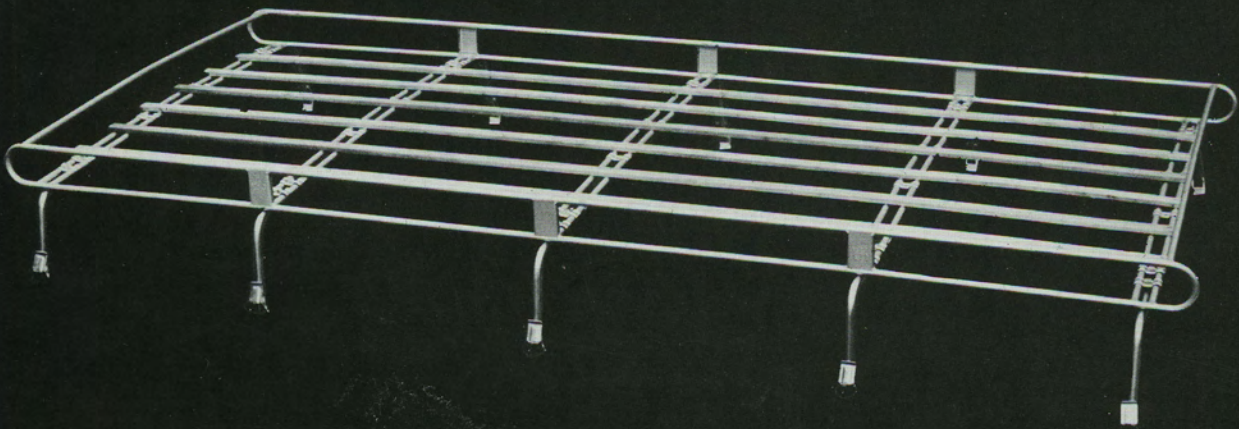

By-Pass Oil Filter

Six foot roof rack of alloy with wooden slats and six detachable support legs. Designed for the Microbus, Van or Type 3 Variant.
Recommended retail price –
£15.18.0 – £15.90

Six Foot Roof Rack

Nine foot roof rack of alloy with wooden slats and ten detachable support legs.
Designed for the Microbus or Van.
Recommended retail price –
£19.16.0 – £19.80
£0.18.0 – 90p roof rack fittings
£0.10.8 – 53p sunshine roof fittings

Nine Foot Roof Rack

Roof rack for the cab of the Type 2
Pick-Up cab. Useful as an extra
luggage carrying area for the caravan
with an extension roof

Recommended retail price –
111-999-001 £8.19.6 – £8.98
111-999-001A £10.2.6 – £10.13