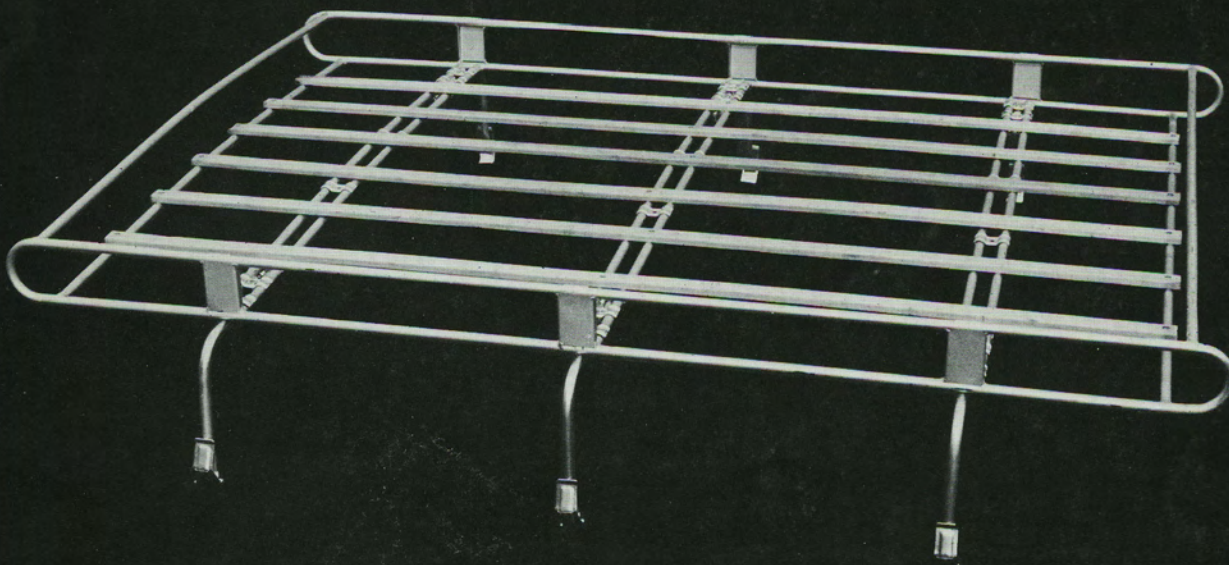

By-Pass Oil Filter

Six foot roof rack of alloy with wooden slats and six detachable support legs. Designed for the Microbus, Van or Type 3 Variant.
Recommended retail price –
£15.18.0 – £15.90

Six Foot Roof Rack

Nine foot roof rack of alloy with wooden slats and ten detachable support legs.
Designed for the Microbus or Van.
Recommended retail price –
£19.16.0 – £19.80
£0.18.0 – 90p roof rack fittings
£0.10.8 – 53p sunshine roof fittings