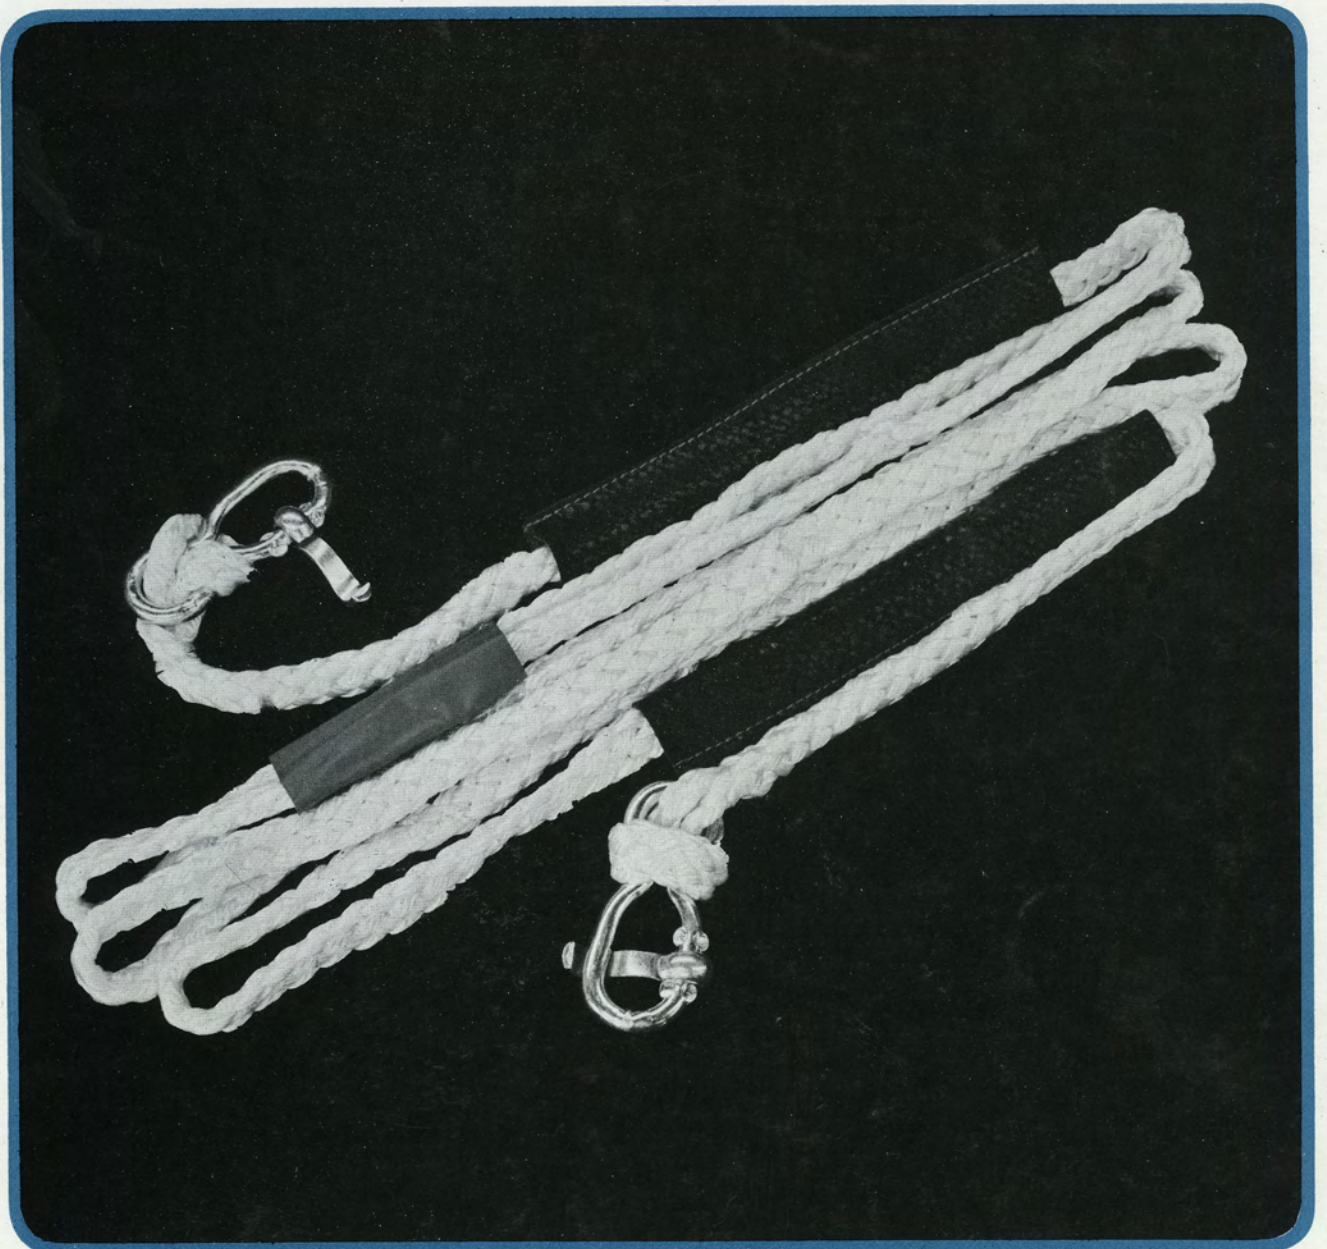

The parking light fixes to the door pillar of the vehicle. Power is supplied by the car battery.
Available for all models.
Recommended retail price –
£0.14.5 – 72p

Parking Light

Made of woven Perlon for strength.
Has two clips, two protection sleeves
and a plastic mid-rope flag.
Recommended retail price –
£0.19.11 – £1.00

**Tow
Rope**

Of non-breakable white plastic with high reflective red lens. Collapses and packs into plastic bag.
Recommended retail price –
£1.0.9 – £1.04

**Warning
Triangle**

Comprehensive tool set for all types of vehicles. Packed in steel case.