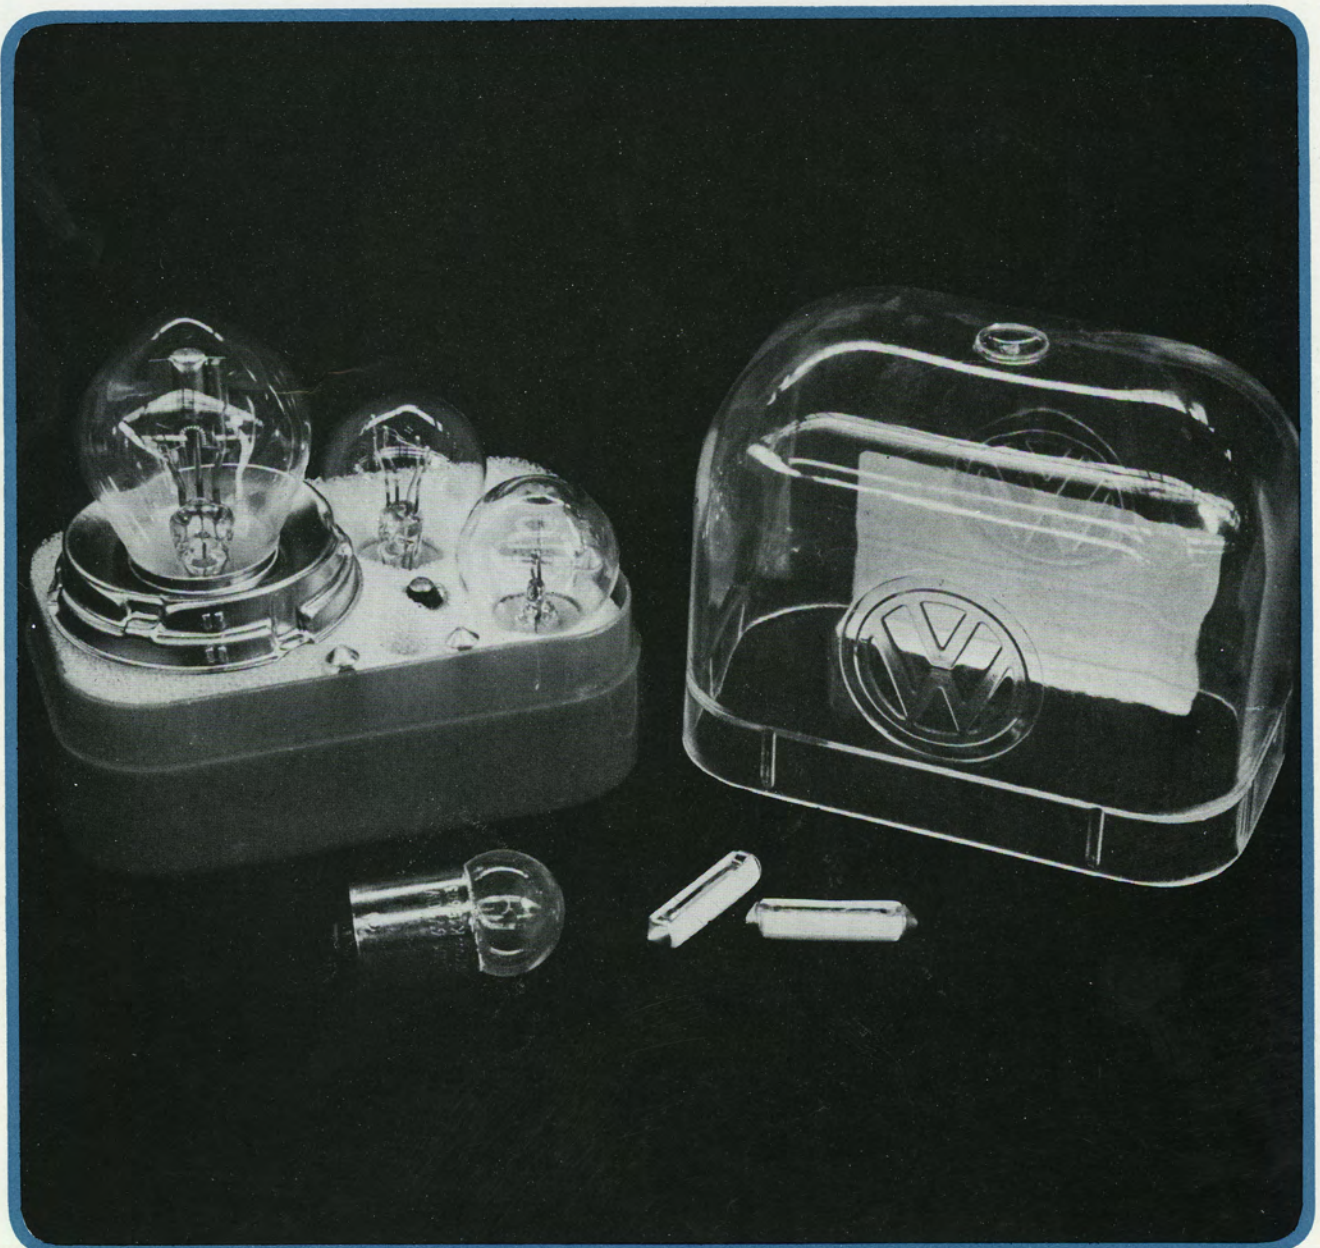

Five assorted bulbs and fuses for either 6v or 12v vehicles. Packed in a clear plastic box.
Recommended retail price – From £2.11.8 – £2.57

**Bulb
Set**