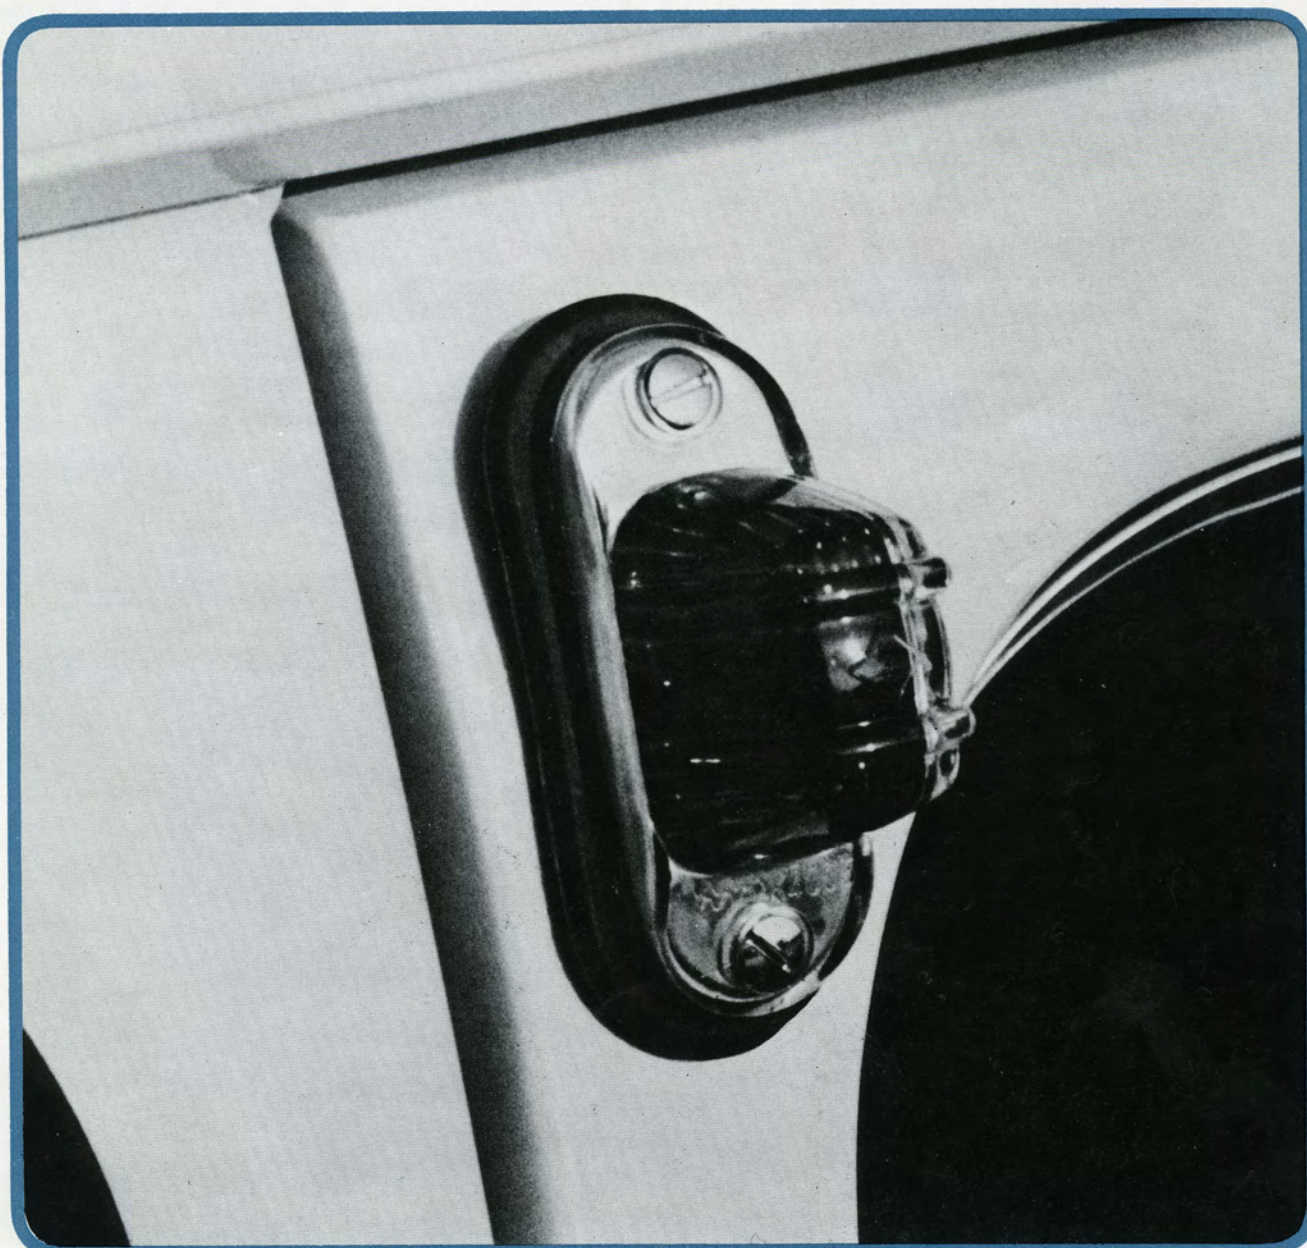

The parking light fixes to the door pillar of the vehicle. Power is supplied by the car battery.
Available for all models.
Recommended retail price –
£0.14.5 – 72p

Parking Light

Made of woven Perlon for strength.
Has two clips, two protection sleeves
and a plastic mid-rope flag.
Recommended retail price –
£0.19.11 – £1.00