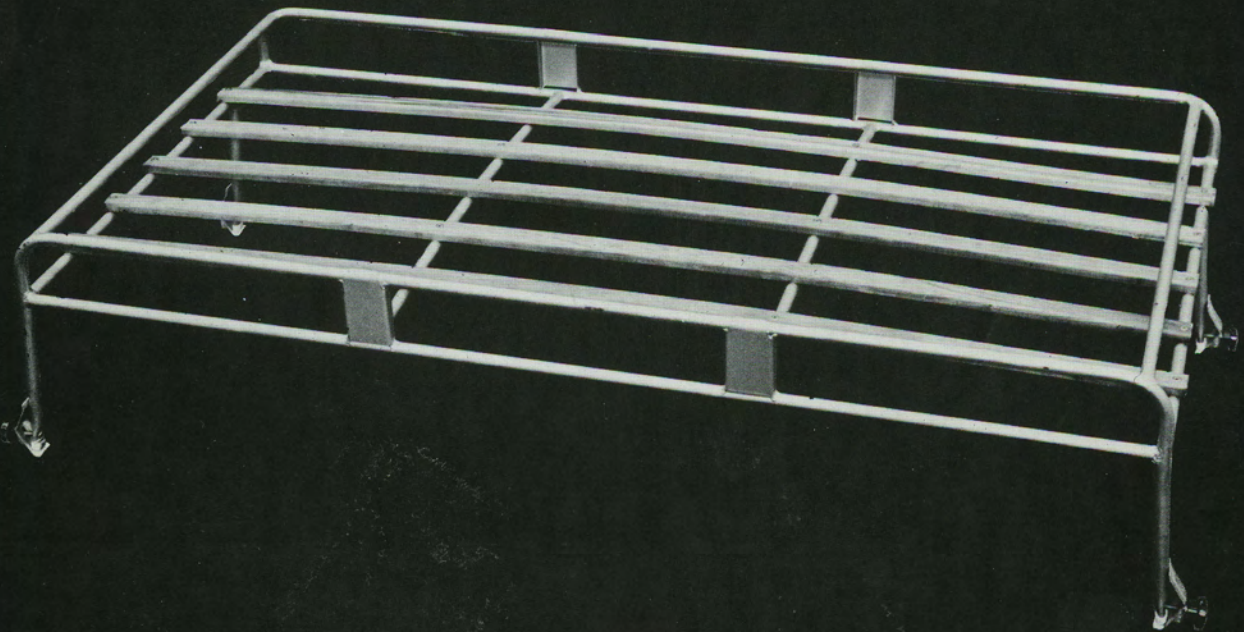

Roof rack for the cab of the Type 2
Pick-Up cab. Useful as an extra
luggage carrying area for the caravan
with an extension roof

Recommended retail price –
111-999-001 £8.19.6 – £8.98
111-999-001A £10.2.6 – £10.13

**Cab
Roof
Rack**