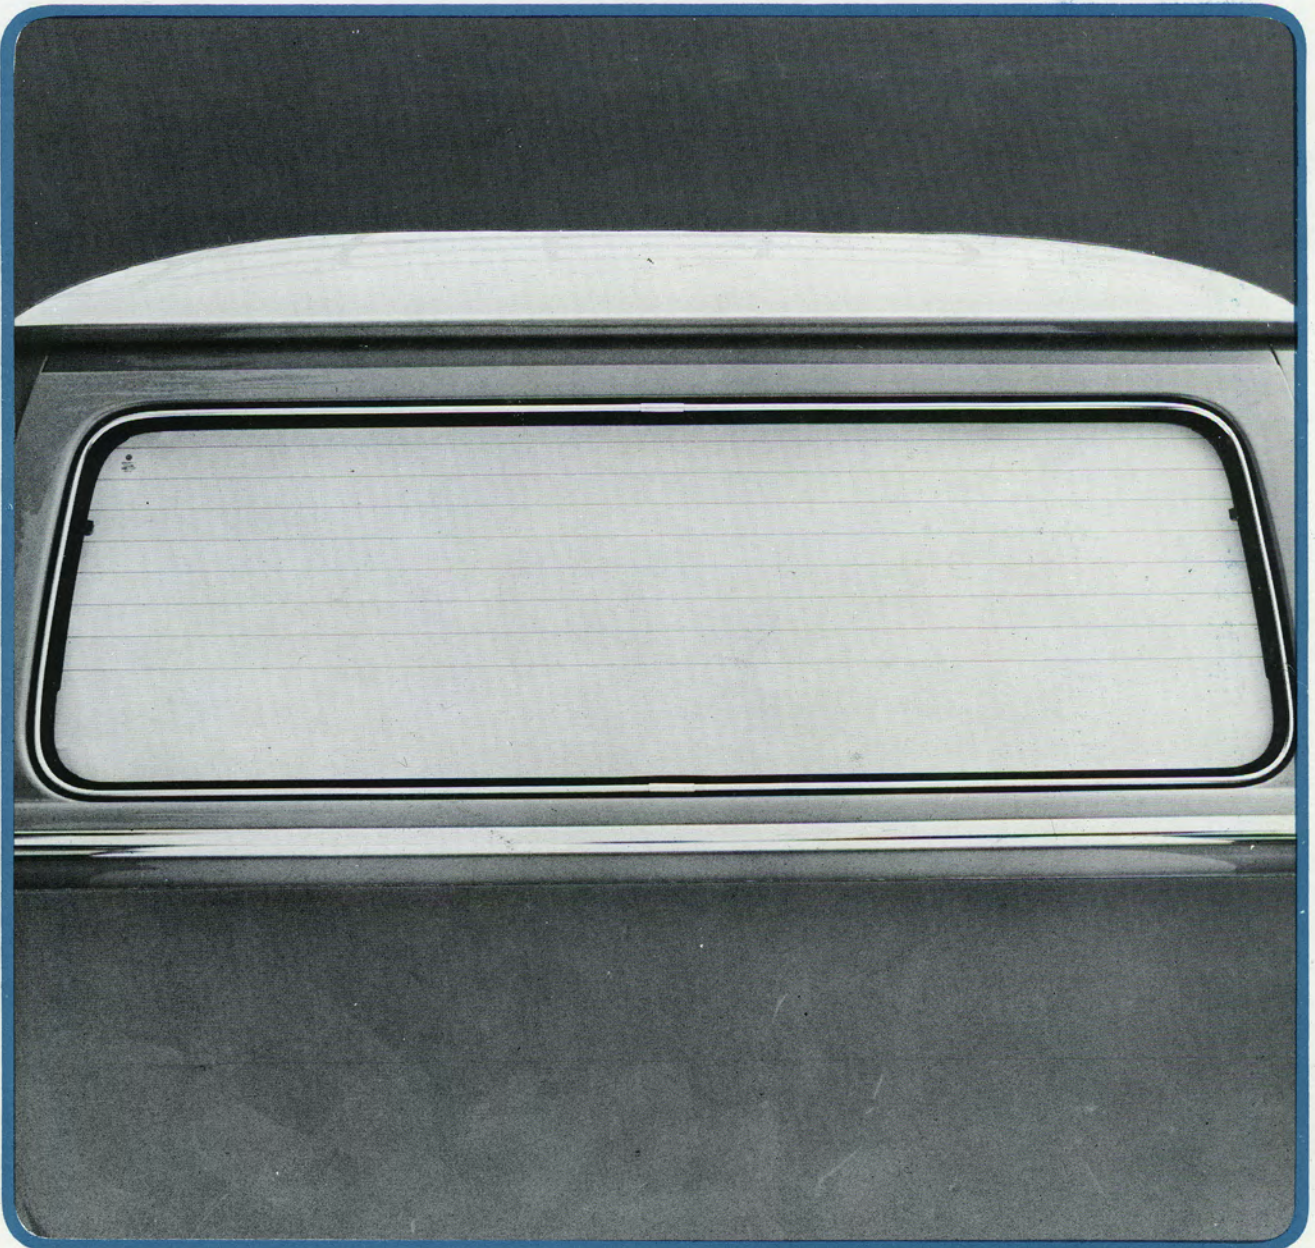

Painted circuit heated rear windscreen
available for all vehicles.

Recommended retail price –

Type 1 £11.1.10 – £11.10

Type 2 £12.11.5 – £12.57,

Type 3 saloon £15.14.7 – £15.73,

Type 3 Variant £11.3.1 – £11.16,

Type 4 saloon £21.11.2 – £21.56

Type 4 Variant £18.5.3 – £18.27

fitting kit for all models.

Recommended retail price –

£2.16.11 – £2.85

Heated Rear Windscreen