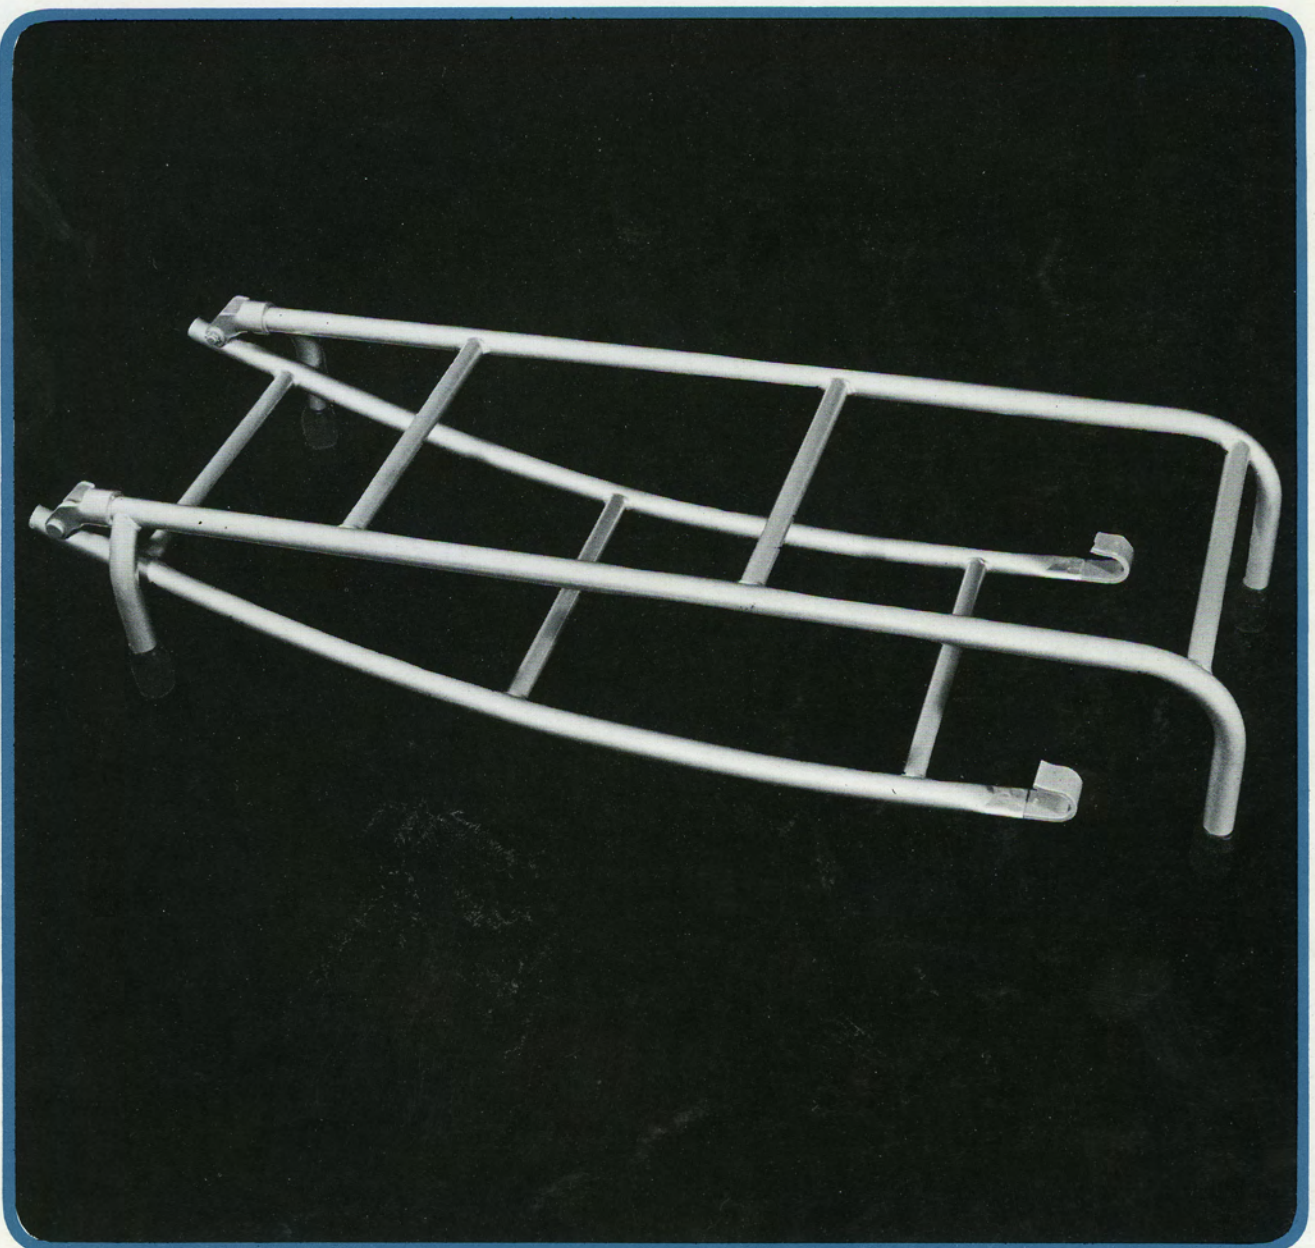

fitting kit for all models.

Recommended retail price –

£2.16.11 – £2.85

Heated Rear Windscreen

To make loading of the roof rack on the Type 2 vehicles easier. Just clips over roof rack cross bar, and folds away when not in use.
Recommended retail price –
£8.17.5 – £8.87

Ladder For Roof Rack

Designed for increasing the rear vision when towing. Mounts on the door hinge on either left or right side of the Type 2.

Recommended retail price –
£2.1.4 – £2.07

Extension Rear View Mirror