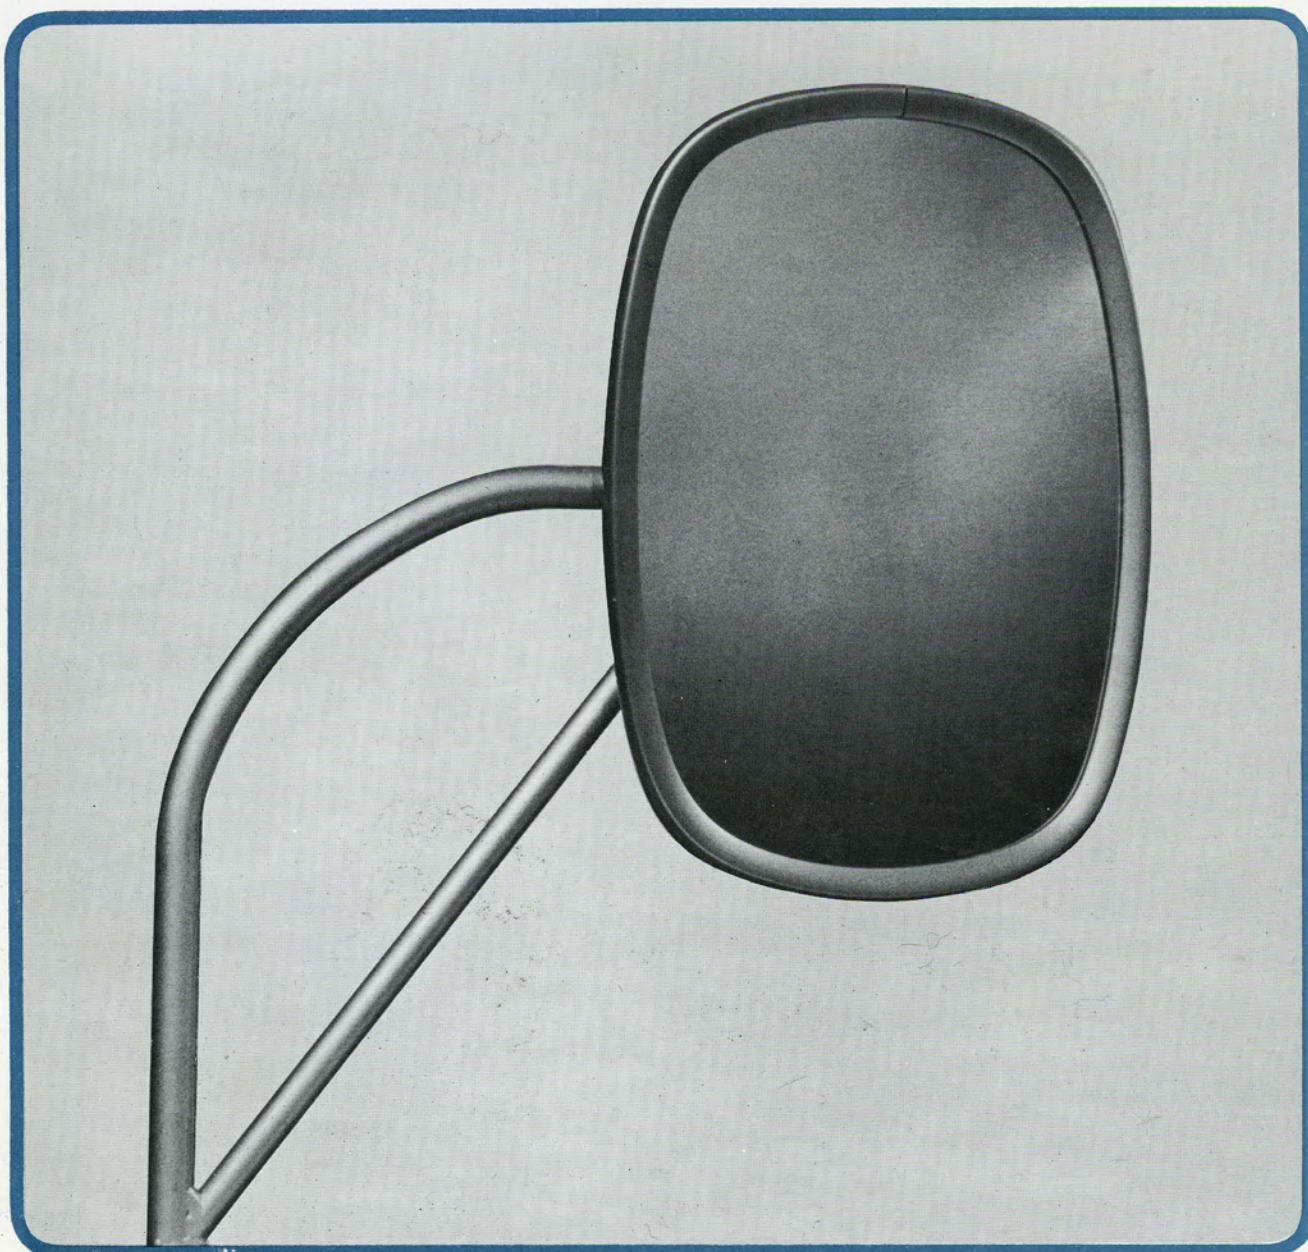

Ladder For Roof Rack

Designed for increasing the rear vision when towing. Mounts on the door hinge on either left or right side of the Type 2.

Recommended retail price –
£2.1.4 – £2.07

Extension Rear View Mirror