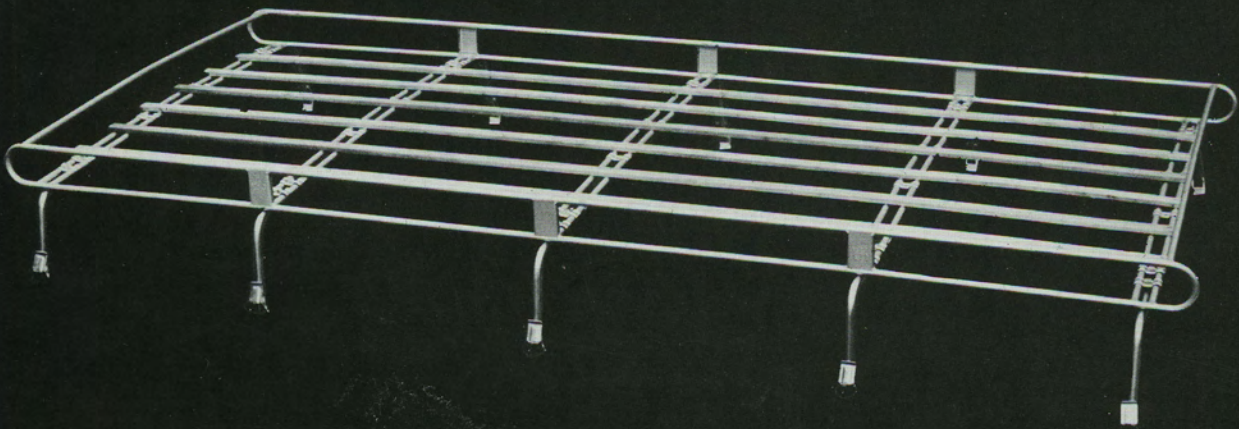

By-Pass Oil Filter

Six foot roof rack of alloy with wooden slats and six detachable support legs. Designed for the Microbus, Van or Type 3 Variant.
Recommended retail price –
£15.18.0 – £15.90

Six Foot Roof Rack

Nine foot roof rack of alloy with wooden slats and ten detachable support legs.
Designed for the Microbus or Van.
Recommended retail price –
£19.16.0 – £19.80
£0.18.0 – 90p roof rack fittings
£0.10.8 – 53p sunshine roof fittings

Nine Foot Roof Rack

Roof rack for the cab of the Type 2
Pick-Up cab. Useful as an extra
luggage carrying area for the caravan
with an extension roof

Recommended retail price –

111-999-001 £8.19.6 – £8.98