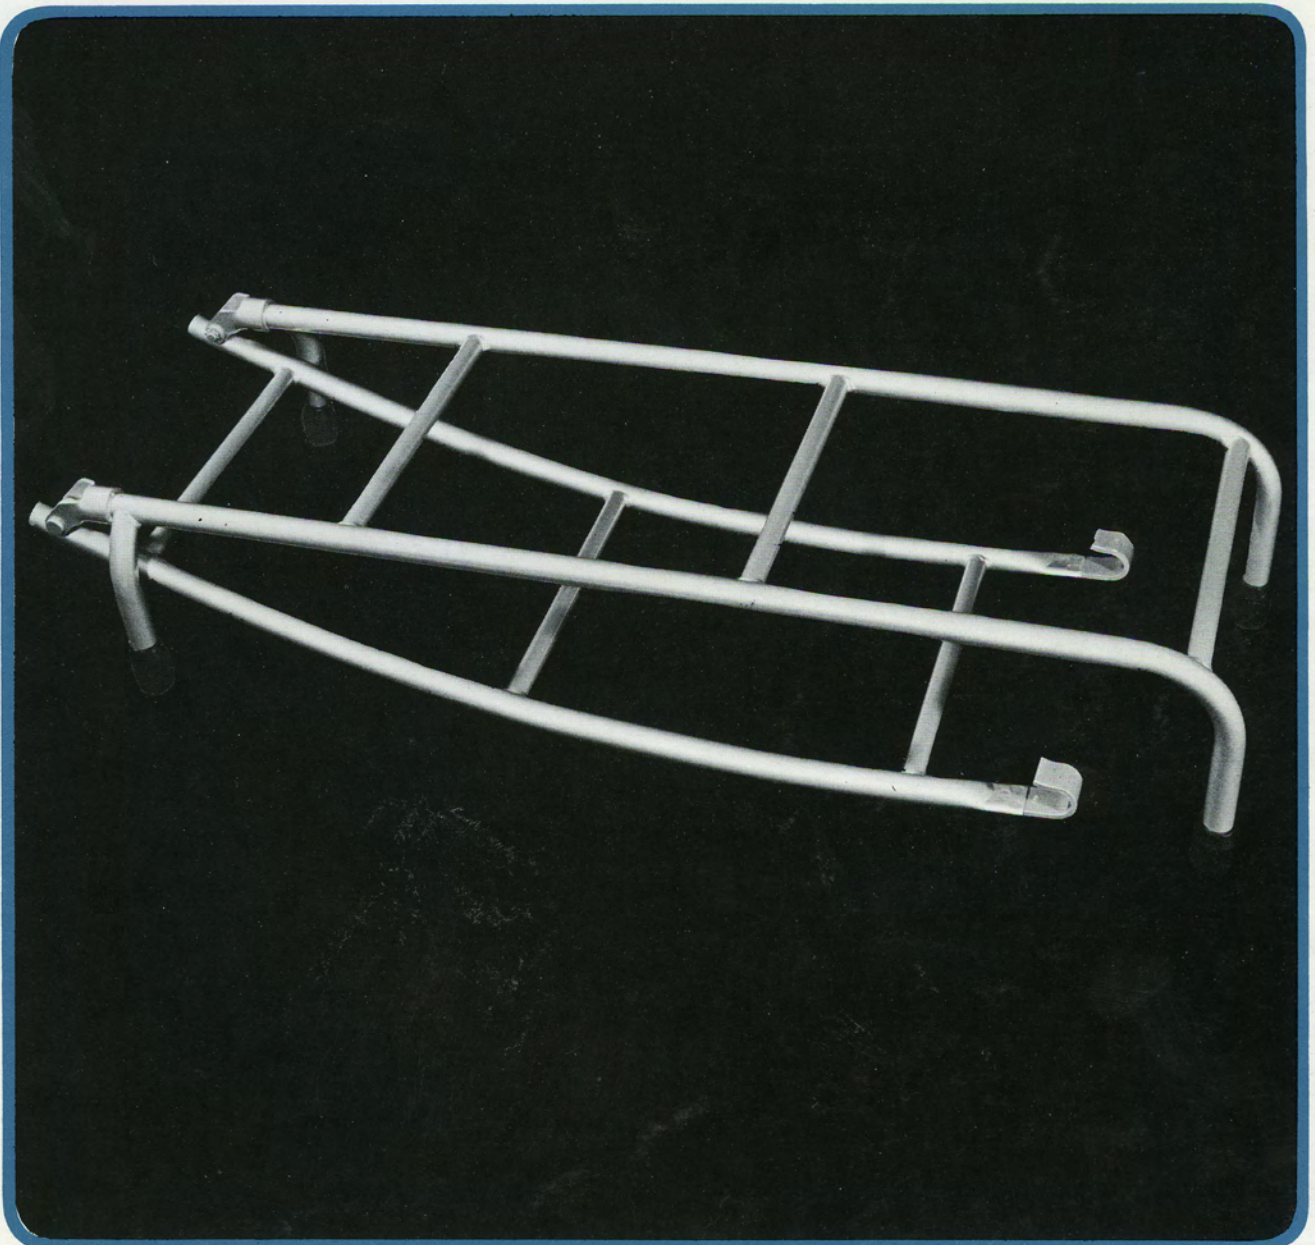

fitting kit for all models.

Recommended retail price –

£2.16.11 – £2.85

Heated Rear Windscreen

To make loading of the roof rack on the Type 2 vehicles easier. Just clips over roof rack cross bar, and folds away when not in use.
Recommended retail price –
£8.17.5 – £8.87

Ladder For Roof Rack

Designed for increasing the rear vision when towing. Mounts on the door hinge on either left or right side of the Type 2.

Recommended retail price –
£2.1.4 – £2.07

Extension Rear View Mirror