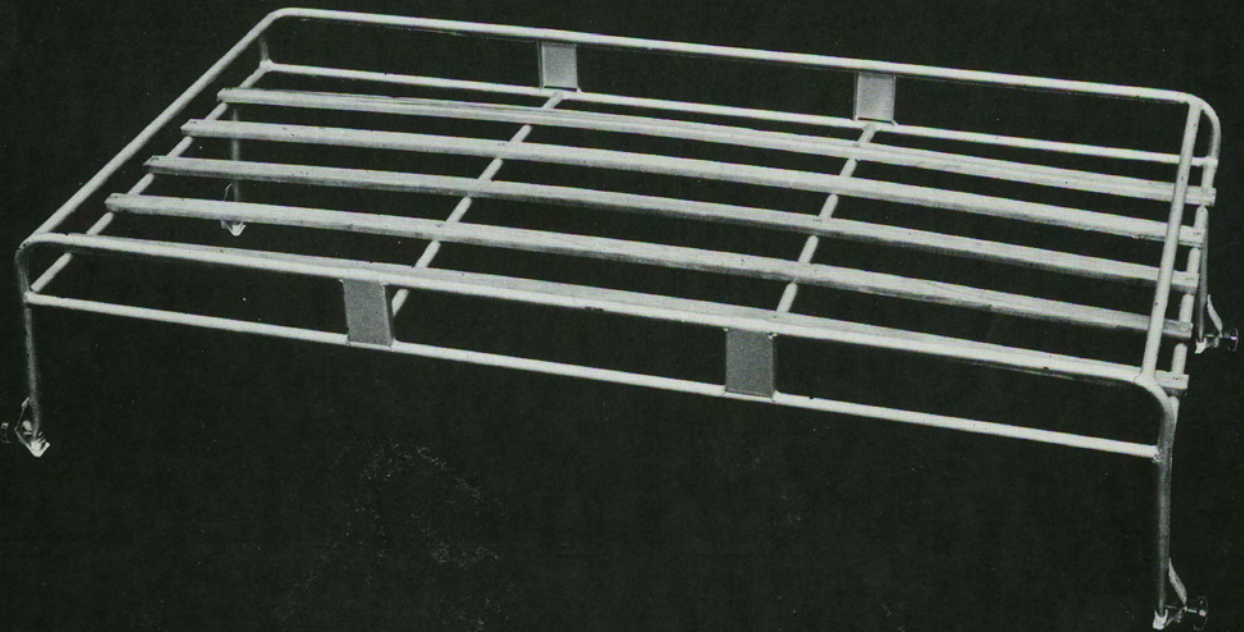

Roof rack for the cab of the Type 2
Pick-Up cab. Useful as an extra
luggage carrying area for the caravan
with an extension roof

Recommended retail price –

111-999-001 £8.19.6 – £8.98

111-999-001A £10.2.6 – £10.13

**Cab
Roof
Rack**