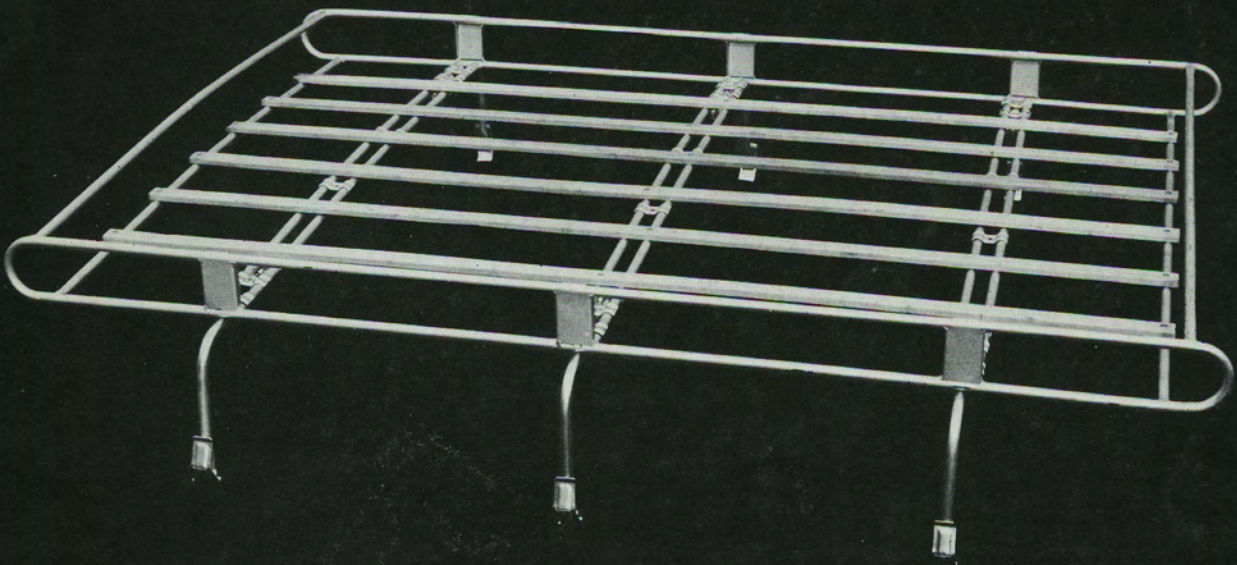

By-Pass Oil Filter

Six foot roof rack of alloy with wooden slats and six detachable support legs. Designed for the Microbus, Van or Type 3 Variant.
Recommended retail price –
£15.18.0 – £15.90

Six Foot Roof Rack

Nine foot roof rack of alloy with wooden slats and ten detachable support legs.
Designed for the Microbus or Van.
Recommended retail price –
£19.16.0 – £19.80
£0.18.0 – 90p roof rack fittings
£0.10.8 – 53p sunshine roof fittings

Nine Foot Roof Rack

Roof rack for the cab of the Type 2
Pick-Up cab. Useful as an extra
luggage carrying area for the caravan
with an extension roof

Recommended retail price –

111-999-001 £8.19.6 – £8.98