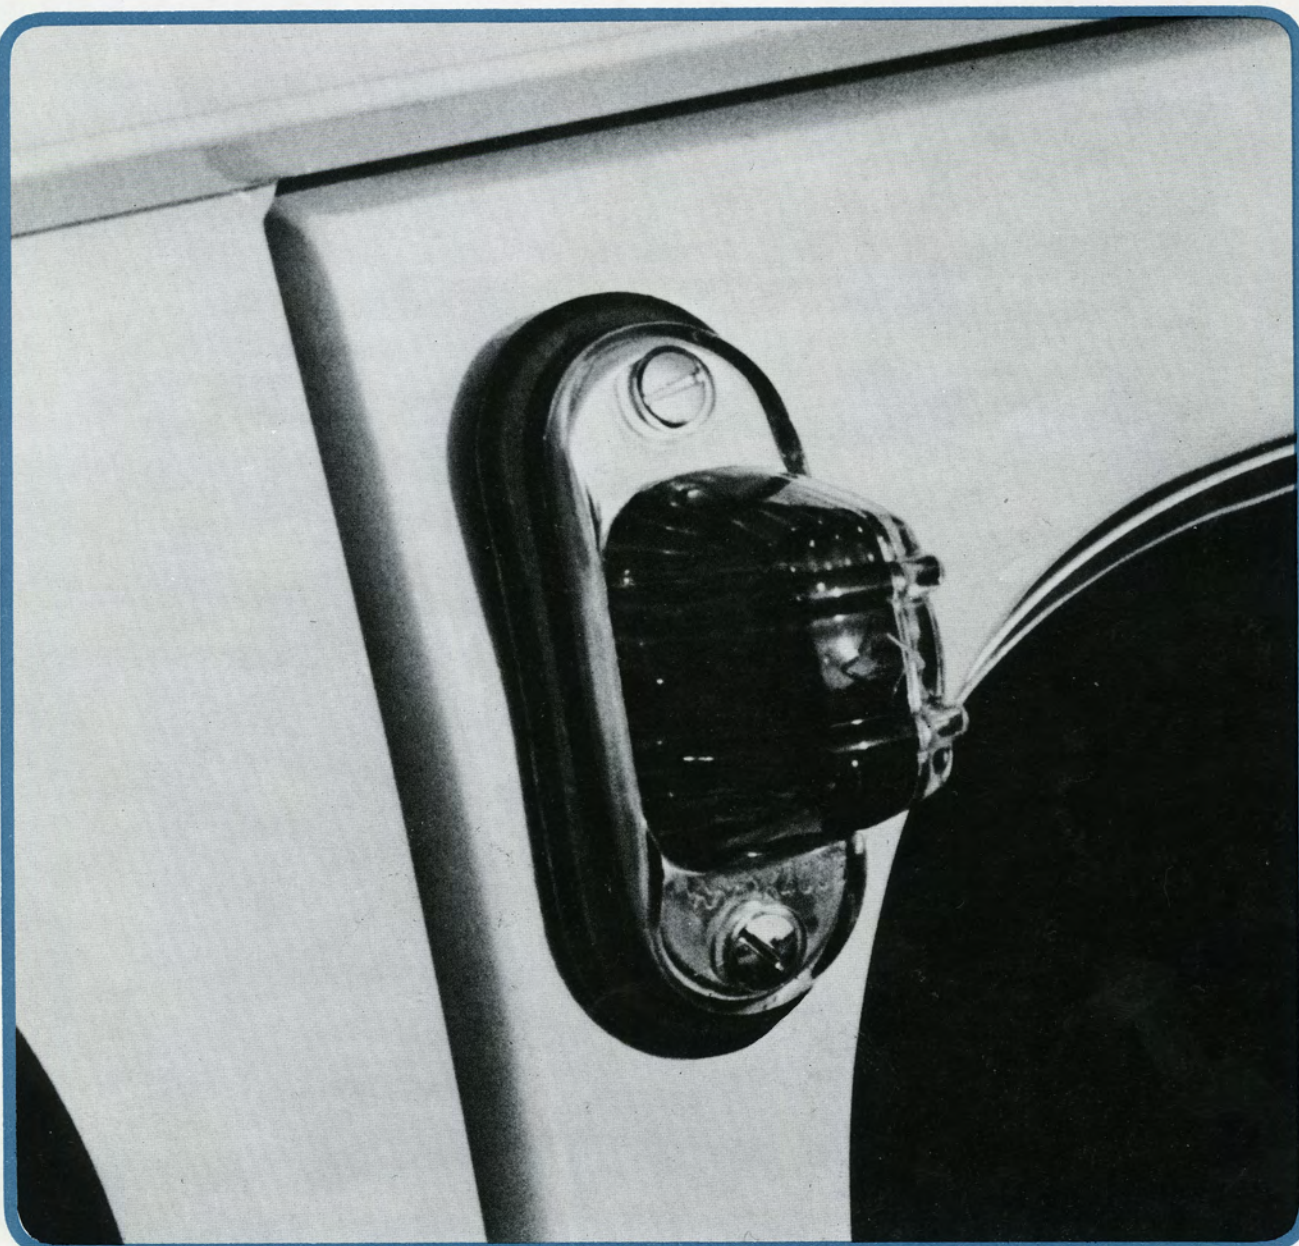

The parking light fixes to the door pillar of the vehicle. Power is supplied by the car battery.
Available for all models.
Recommended retail price –
£0.14.5 – 72p

Parking Light

Made of woven Perlon for strength.
Has two clips, two protection sleeves
and a plastic mid-rope flag.
Recommended retail price –
£0.19.11 – £1.00