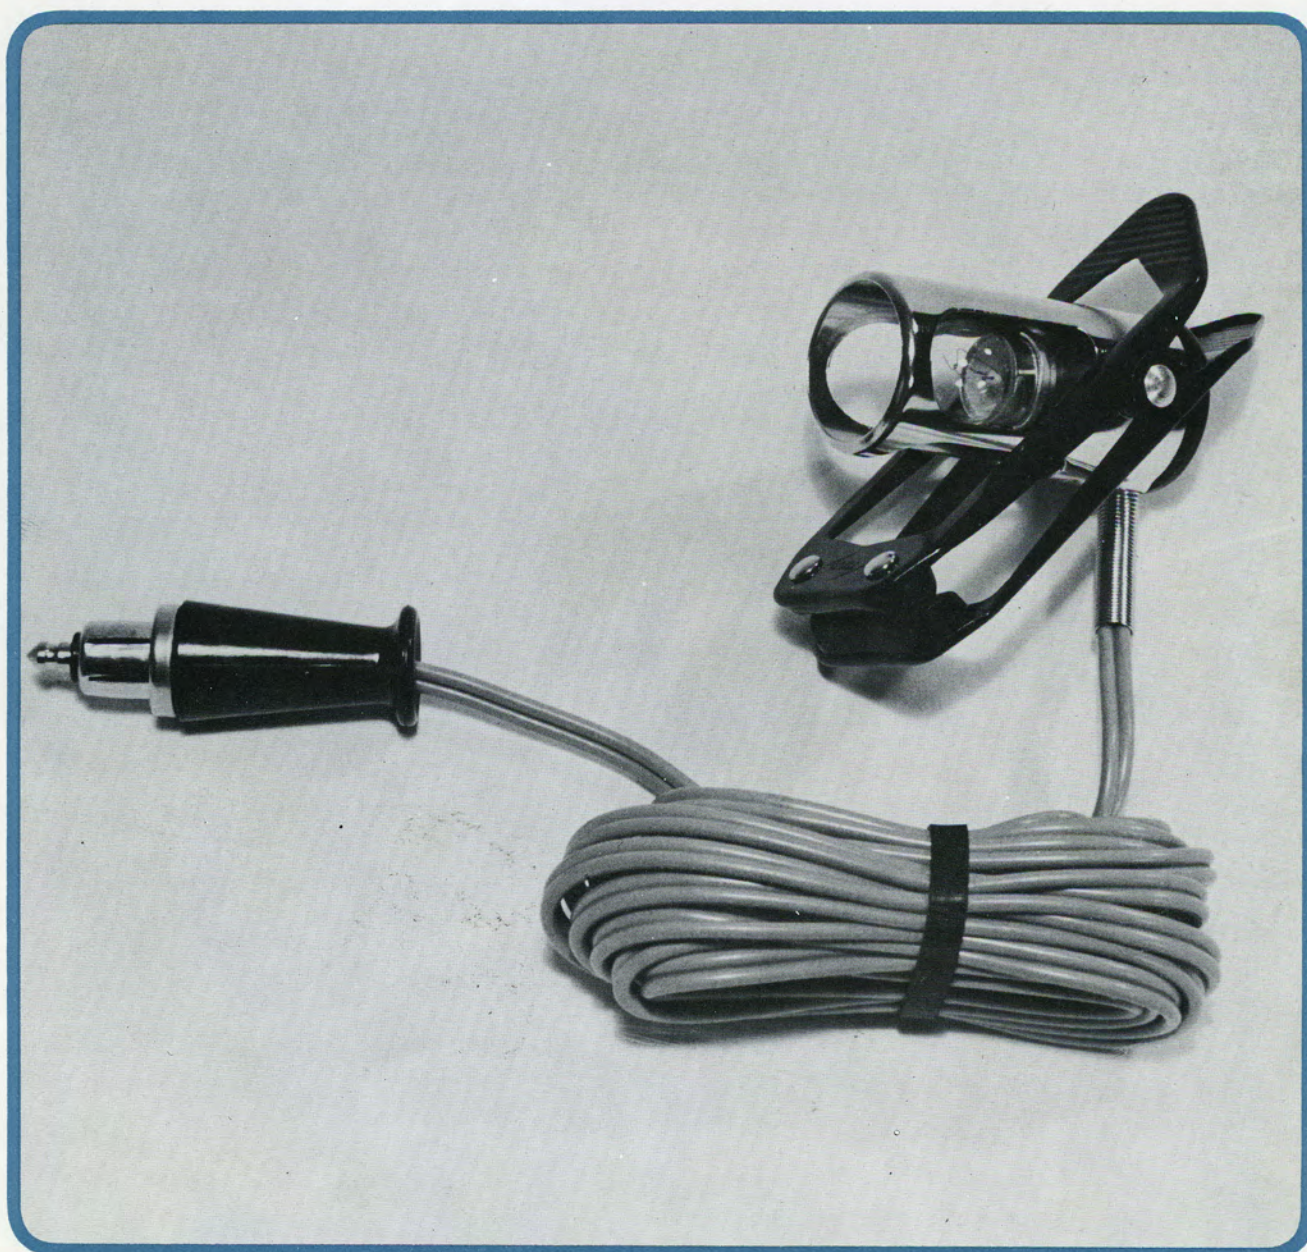

For assisting changing a wheel and repairs at night. Supplied with 11' cable, clamp on head and cable plug for cigarette lighter socket. For all vehicles. Recommended retail price – **£2.6.0 – £2.30**

Inspection Lamp