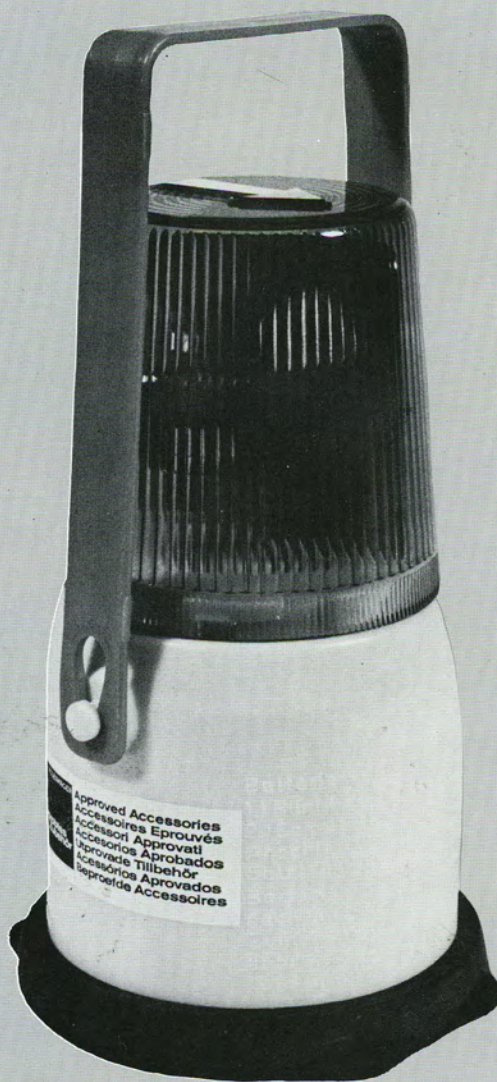

The lamp gives a continuous white light or flashing yellow light. Lamp made of plastic with a hard rubber base. Five 1.5v batteries are required.

Recommended retail price –
£5.5.3 – £5.26

Crash/ Warning Lamp