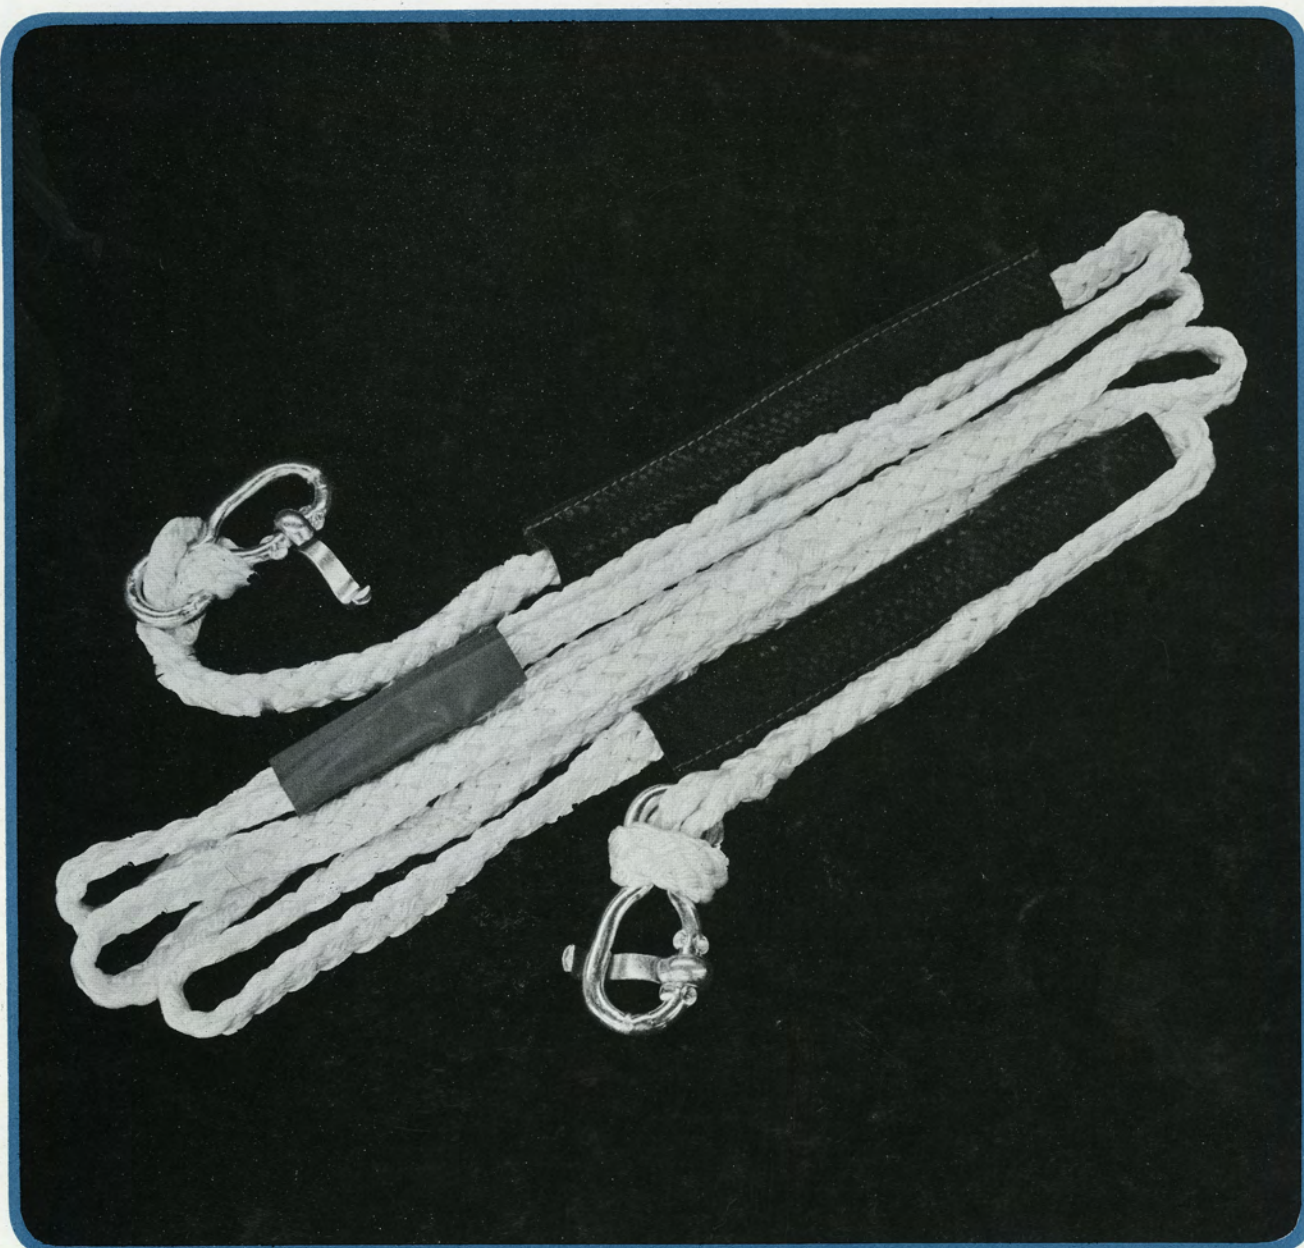

The parking light fixes to the door pillar of the vehicle. Power is supplied by the car battery.
Available for all models.
Recommended retail price –
£0.14.5 – 72p

Parking Light

Made of woven Perlon for strength.
Has two clips, two protection sleeves
and a plastic mid-rope flag.
Recommended retail price –
£0.19.11 – £1.00

**Tow
Rope**

Of non-breakable white plastic with high reflective red lens. Collapses and packs into plastic bag.
Recommended retail price –
£1.0.9 – £1.04

**Warning
Triangle**

Comprehensive tool set for all types of vehicles. Packed in steel case.