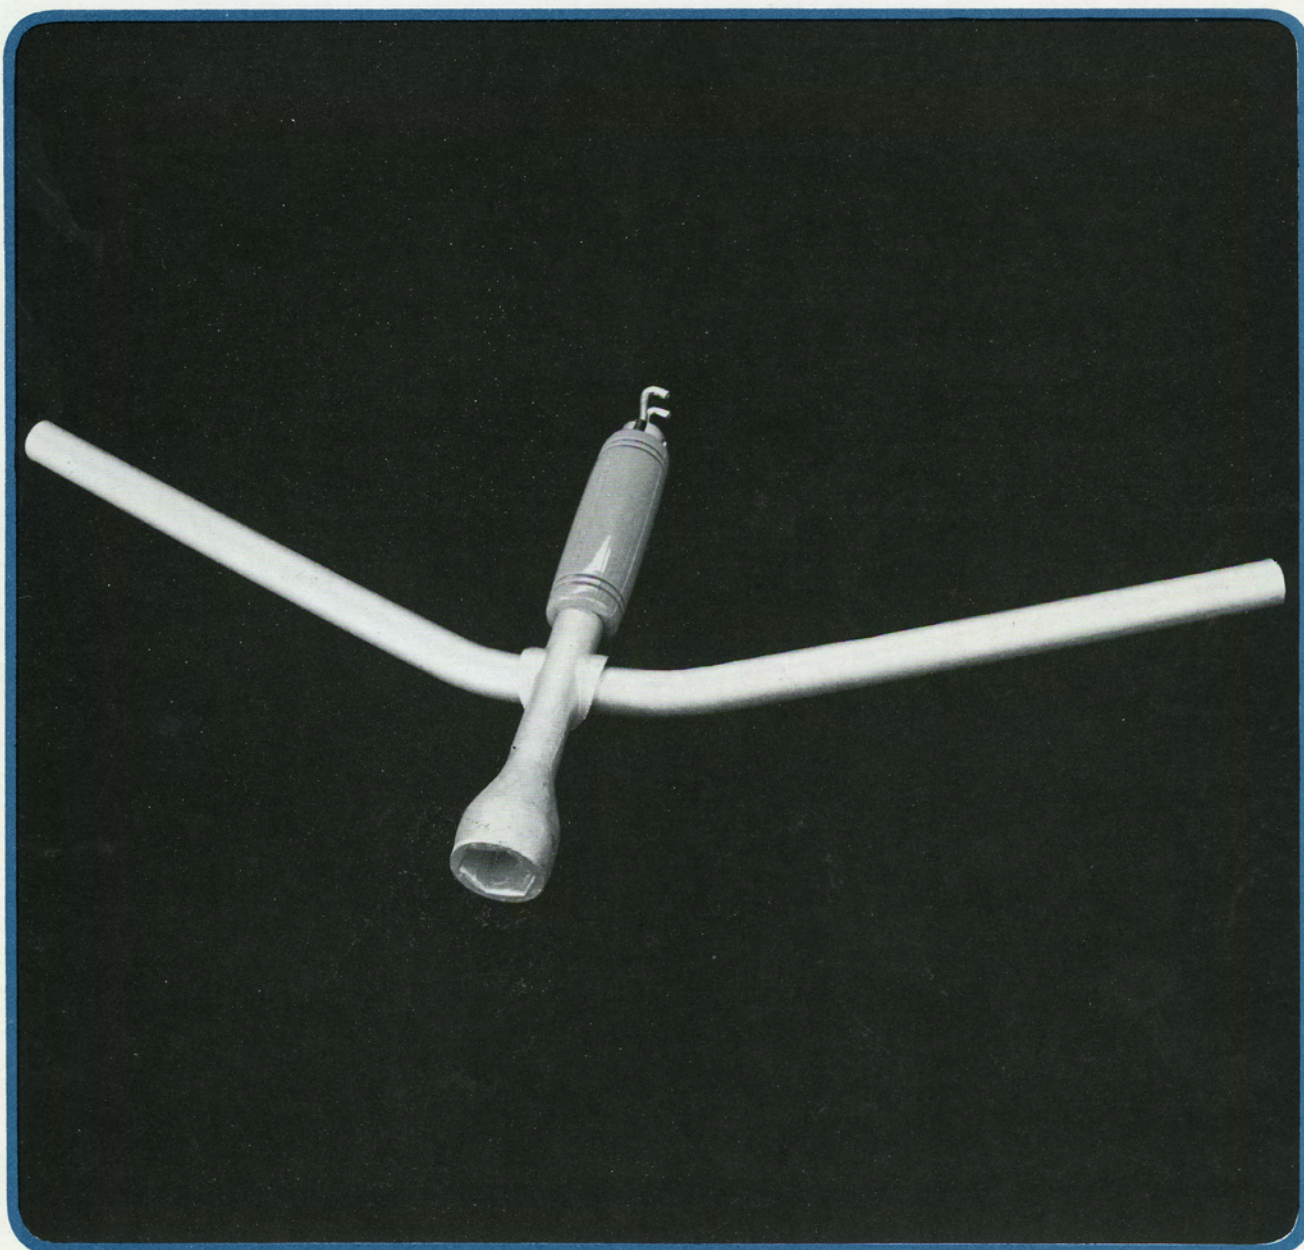

**Tool
Set**

Dual purpose tool to remove wheel
nut and claw to remove hub cap.
For use on all vehicles.
Recommended retail price –
£1.7.7 – £1.38

**Wheel
Wrench**

Five assorted bulbs and fuses for either 6v or 12v vehicles. Packed in a clear plastic box.
Recommended retail price – From £2.11.8 – £2.57