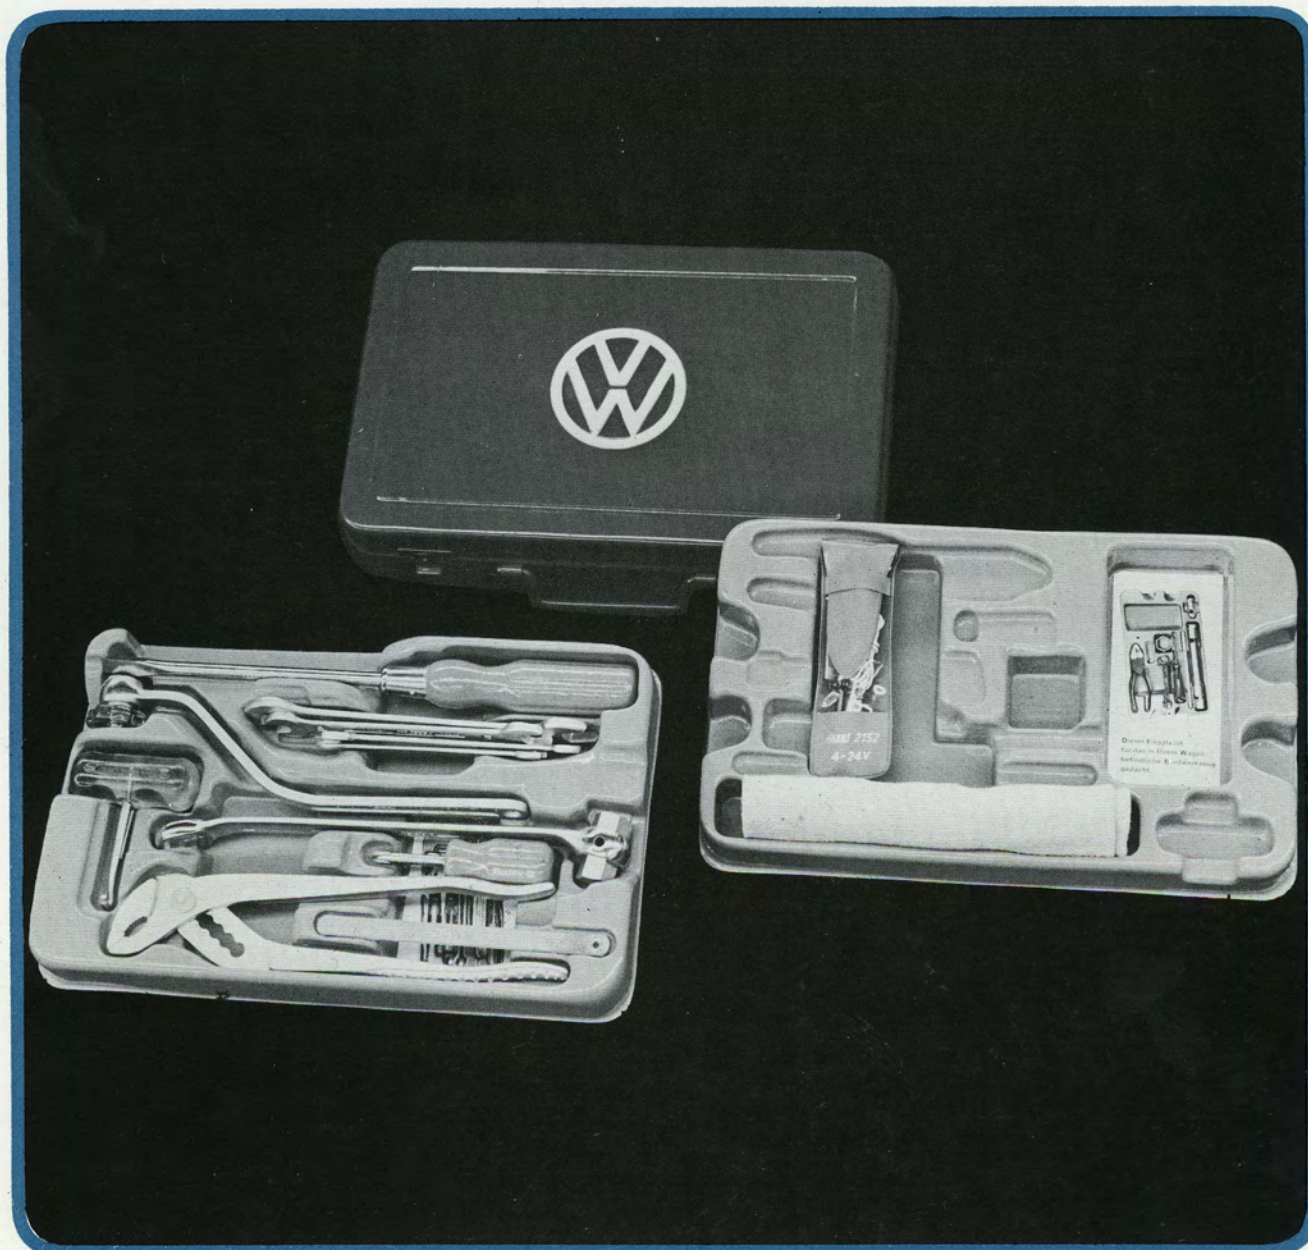

**Tool
Set**

Dual purpose tool to remove wheel
nut and claw to remove hub cap.
For use on all vehicles.
Recommended retail price –
£1.7.7 – £1.38

**Wheel
Wrench**

Five assorted bulbs and fuses for either 6v or 12v vehicles. Packed in a clear plastic box.
Recommended retail price – From £2.11.8 – £2.57