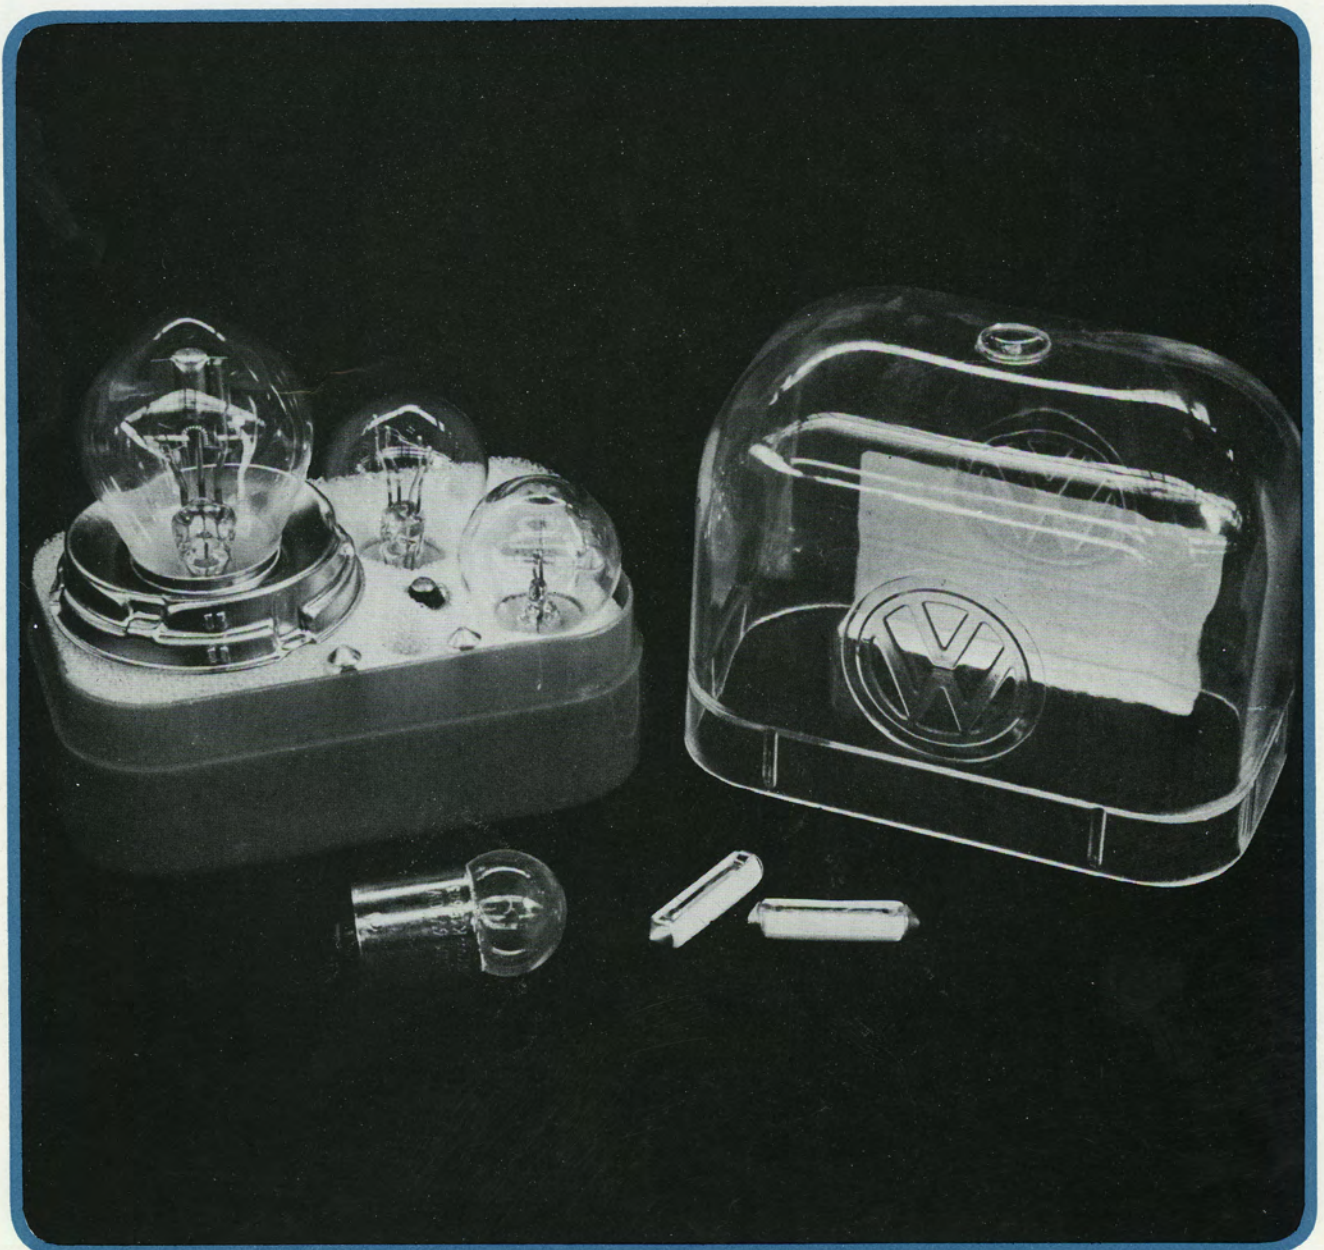

Five assorted bulbs and fuses for either 6v or 12v vehicles. Packed in a clear plastic box.
Recommended retail price – From £2.11.8 – £2.57

**Bulb
Set**